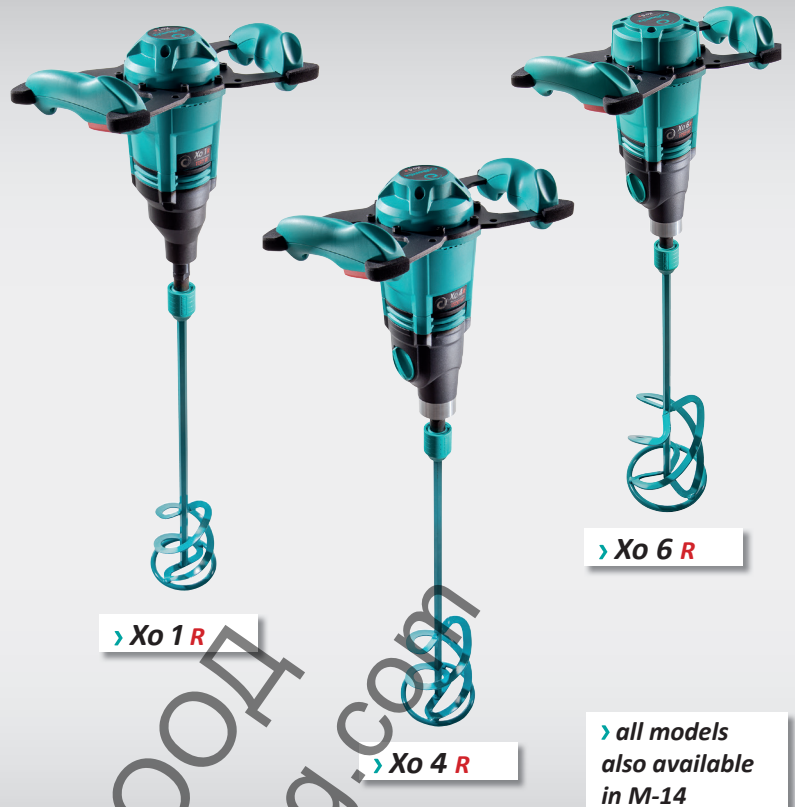

HAND-MIXERS

The reliable helper on the job site

You can rely on it every day:
The new Collomix hand mixers

Features

• Ergonomically shaped handles •

• Electronic switch •

• 2-gear gearbox* •

• HEXAFIX quick coupling* •

• Rubber buffers •

• Reliable •

* depending on the version

Hand mixers Xo-R

- The proven mixer programme with even more power for the best work results.
- Maximum output thanks to the high-performance gearbox and motor
- Sensitive speed development via electronic switch
- More functionality in operation, such as the practical rubber buffers for setting it down gently
- The Xo-R helps support your back while working due to its adjusted working height
- No unintentional starting thanks to the electronic safety switch
- Work fatigue-free thanks to the comfortable handles
- Easily change the paddle using the HEXAFIX quick coupling
- Sturdy, even in the toughest conditions
- Optimal mixer results due to the use of the appropriate mixer geometry
- 3-year warranty (by registering)

Technical data

	Xo 1 R	Xo 4 R	Xo 6 R
Rated power:	1150 watts	1500 watts	1750 watts
Voltage:	230 V~	230 V~	230 V~
On-load speed 1st gear:	- 640 rpm	- 420 rpm	- 400 rpm
On-load speed 2nd gear:		- 590 rpm	- 560 rpm
Mixed amount, recommended:	- 40 ltr	- 60 ltr.	- 90 ltr.
Cable length:	4 m	4 m	4 m
Weight with paddle:	5.3 kg	6.2 kg	7.0 kg
Max. paddle diameter	120 mm	150 mm	170 mm
Paddle set:	Type WK 120 for plaster, screed, mortar, filler, etc.	Type WK 140 for plaster, screed, mortar, filler, etc.	Type MK 160 for concrete, screed, mortar of all kinds, quartz-filled epoxy resin mortar, etc.
Item number with HEXAFIX coupling:	25100	25118	25142
Item number with M-14 connection:	25106	25124	25148